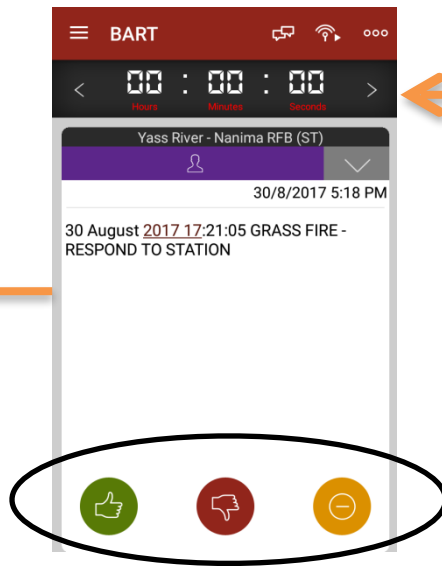

RFS ACTIV on a Page

1. Maintain your roster

	Su 22	Mo 23	Tu 24	We 25	Th 26	Fr 27	Sa 28
1							
2							
3							
4							
5							
A 6							
M 7							
8							
9							
10							
11							
12							
1							
2							
3							
4							
5							
P 6							
M 7							
8							
9							
10							
11							
12							

Week 43 October 2017

2. Respond to Alerts

3. 'If Thumbs Up' wait for truck allocation message, in the 'Discussions' section on BART

4. Drive to the Station