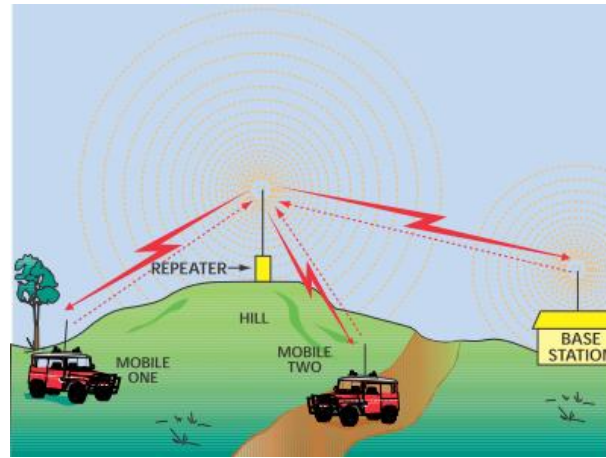

RFS Radio Networks

Southern Tablelands Zone

PMR: *Private* Mobile Radio (Zone wide)

Calling Firecomm, Responding SITREP, Leaving etc.

UHF-CB (Citizens Band) Radio

Public Mobile Radio (Between crews and trucks)