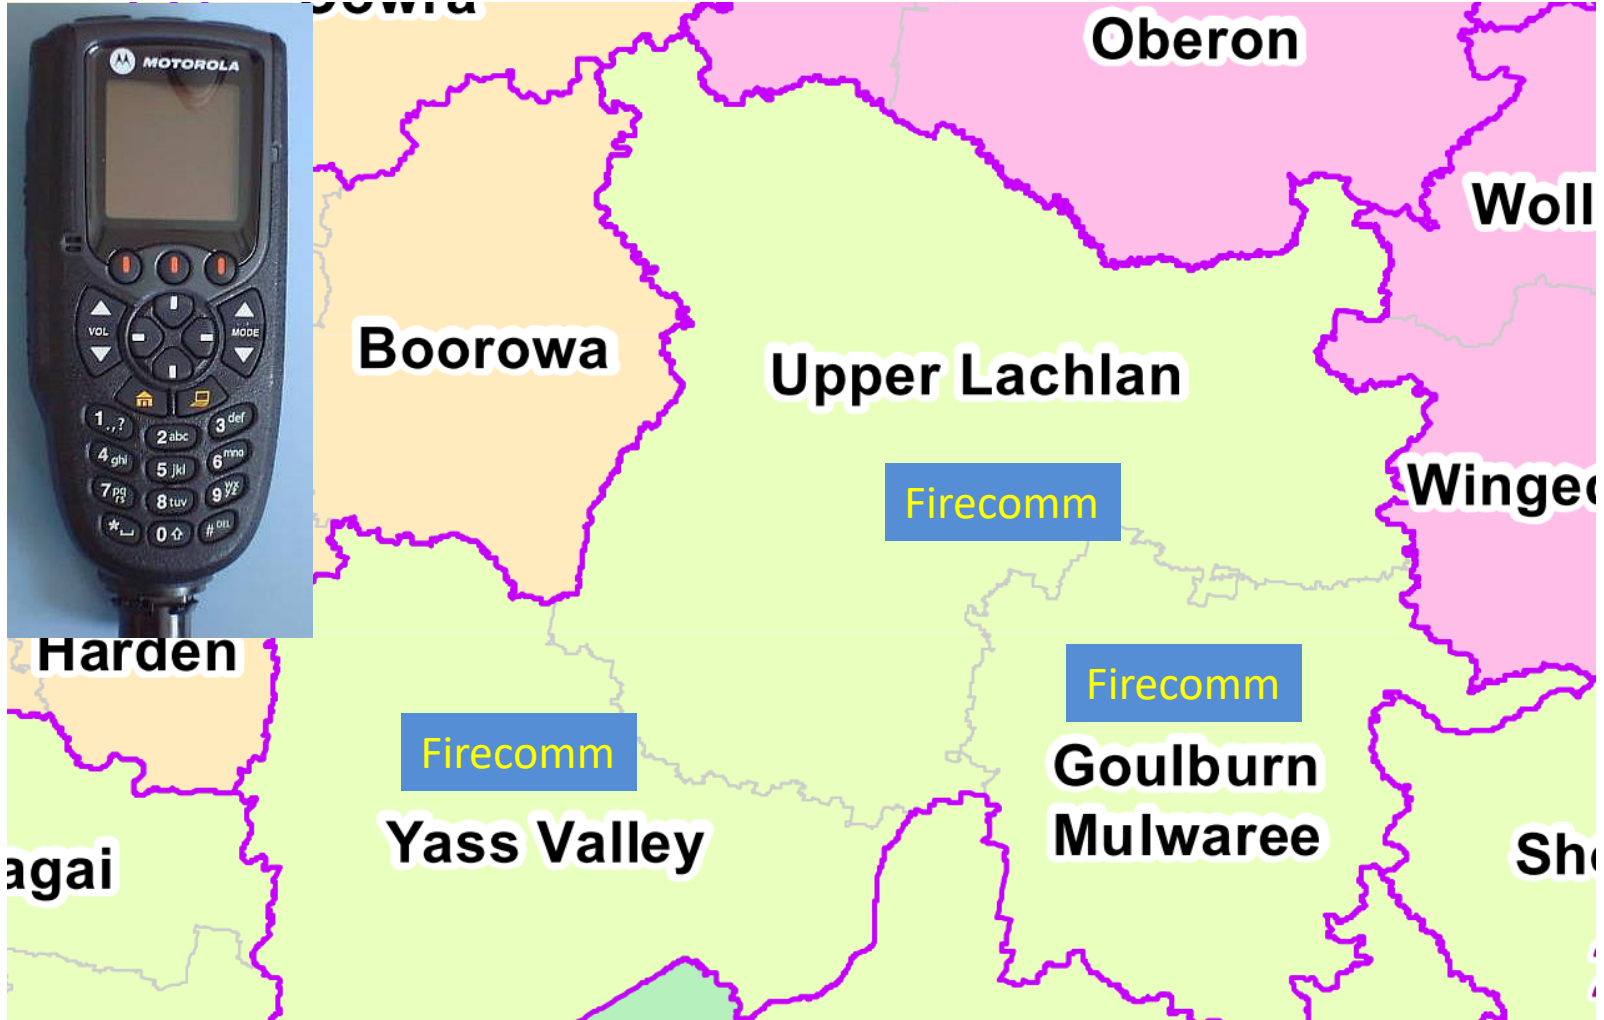

RFS Radio Networks

Southern Tablelands Zone

PMR: *Private* Mobile Radio (Zone wide)

Calling Firecomm, Responding SITREP, Leaving etc.

UHF-CB (Citizens Band) Radio

Public Mobile Radio (Between crews and trucks)