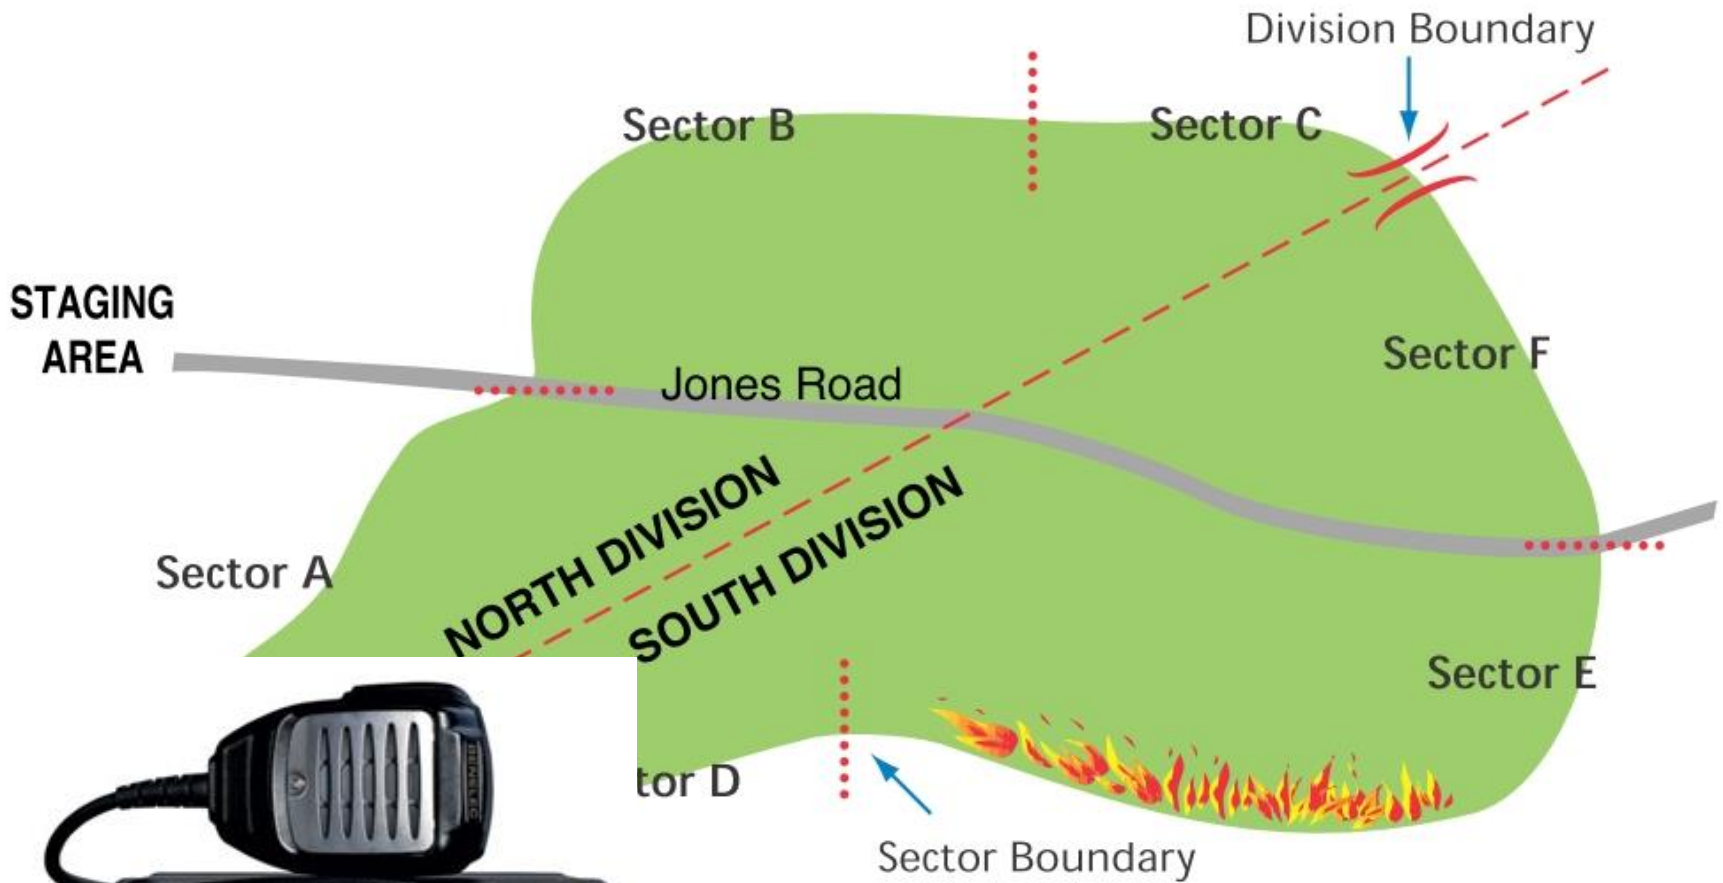

VHF Fireground

Private Mobile Radio

(For comms between the Captains and Deputies, etc.)

Not monitored by Firecomm